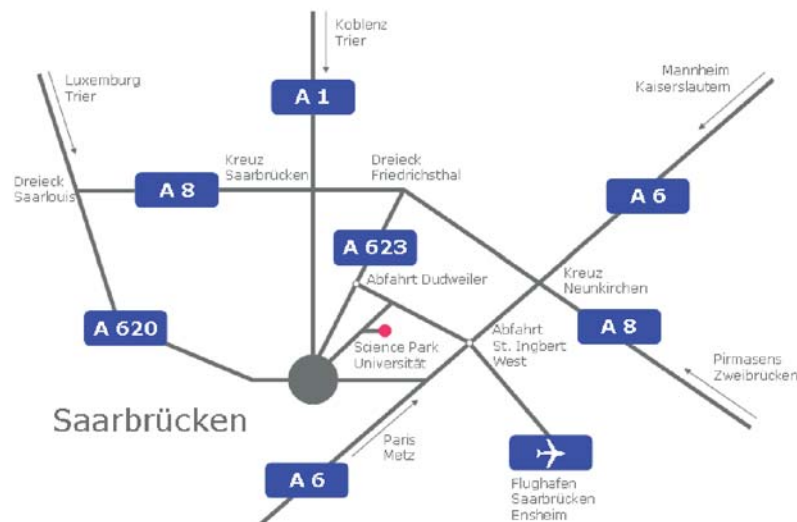

Contact Directions

Your Way to Eurice GmbH

Science Park 1 is located on campus at Saarland University in Saarbrücken.

From the east (Mannheim/Karlsruhe): Take the Autobahn A6 Mannheim-Paris until the 'St. Ingbert West' junction; follow the signs to the 'Universität', and take the 'Universität Nord/Science Park Saar' exit.

From the north (Koblenz/Trier): Take the Autobahn A1 to the 'Saarbrücken' interchange, then take the A8 to Karlsruhe. Stay on the A8 until the 'Neunkirchen' interchange, then take the A6 toward Saarbrücken (see: Approach from the East).

From France (east): Take the Autobahn Paris-Mannheim until the 'St. Ingbert West' junction, then follow the signs to the 'Universität', taking the 'Universität-Nord/Science Park Saar' exit.

From Luxembourg: Take the Autobahn A620 to Saarbrücken, take the 'Bismarckbrücke' exit, then follow the signs to the 'Universität', taking the 'Universität-Nord/Science Park Saar' exit.

Visitor parking is available at the Science Park. After taking the 'Universität-Nord/Science Park Saar' exit, follow the road until you reach two sets of gates. Take the one on the right; if the gate is down, please ring the bell. After you have checked in as a visitor, the gate will be opened.